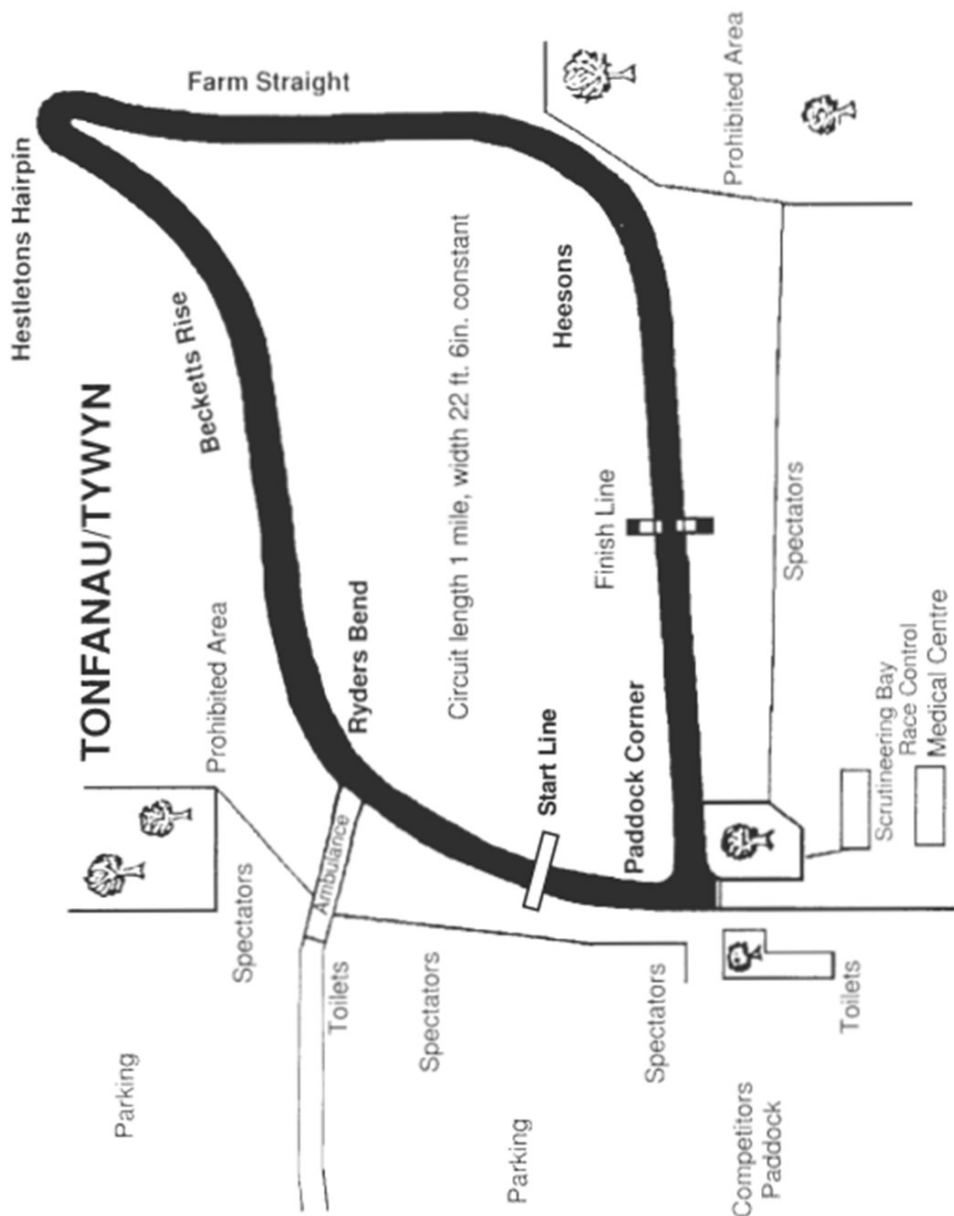

TONFANAU RACING
ASSOCIATION CLUB LTD
presents

TONFANAU

ROAD RACES

Race Programme: £3

Sunday 2nd July 2023

Visit us at www.tonfanaurodracing.co.uk

WARNING
MOTOR SPORT CAN BE DANGEROUS

Despite the organisers taking all reasonable precautions, unavoidable accidents can happen. Please comply with all instructions of marshals and notices and remain in permitted areas only.