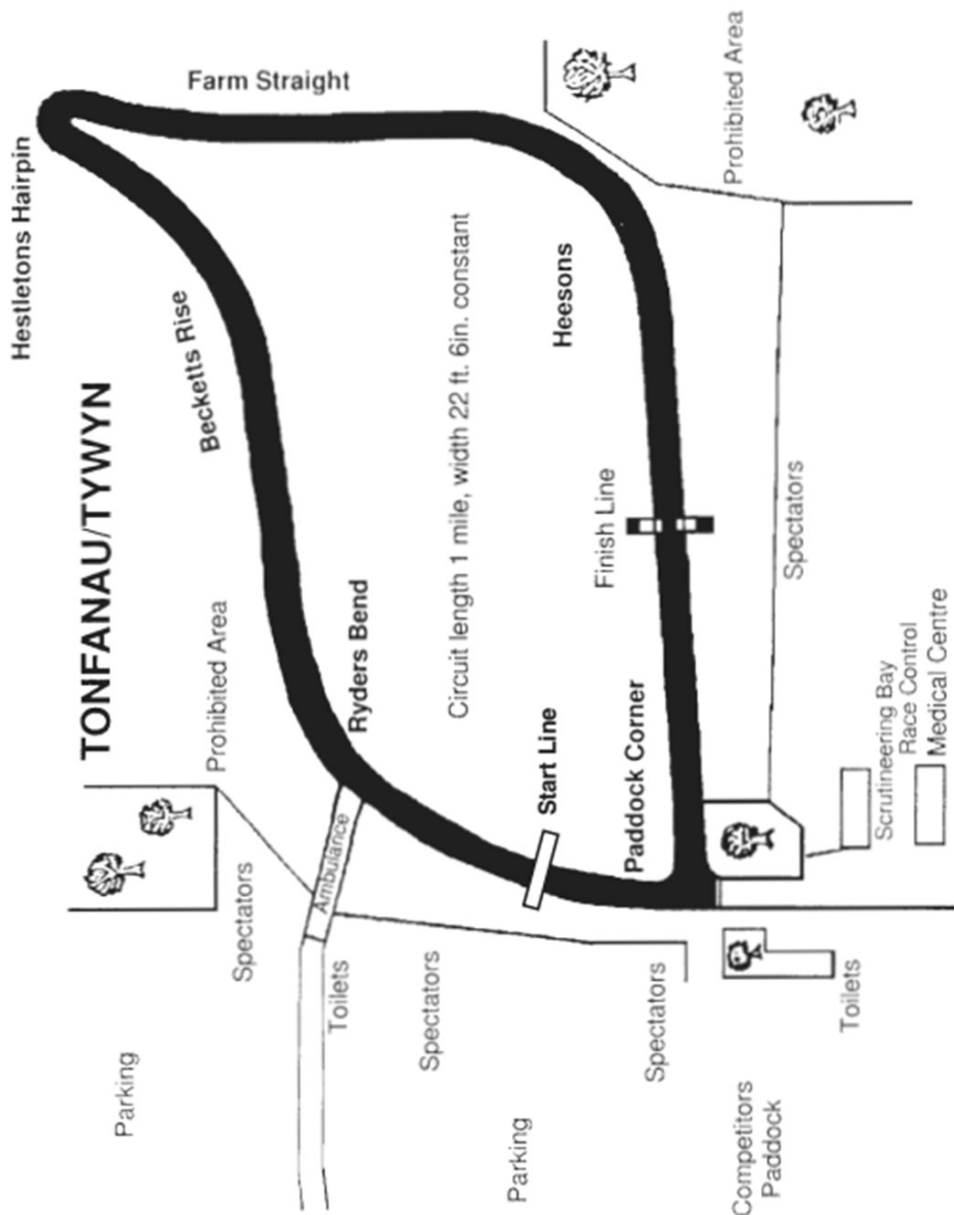

# TONFANAU

ROAD RACES

Race Programme: £3

Sunday 27th August 2023

Visit us at [www.tonfanauroadracing.co.uk](http://www.tonfanauroadracing.co.uk)

**WARNING**  
**MOTOR SPORT CAN BE DANGEROUS**

Despite the organisers taking all reasonable precautions, unavoidable accidents can happen. Please comply with all instructions of marshals and notices and remain in permitted areas only.