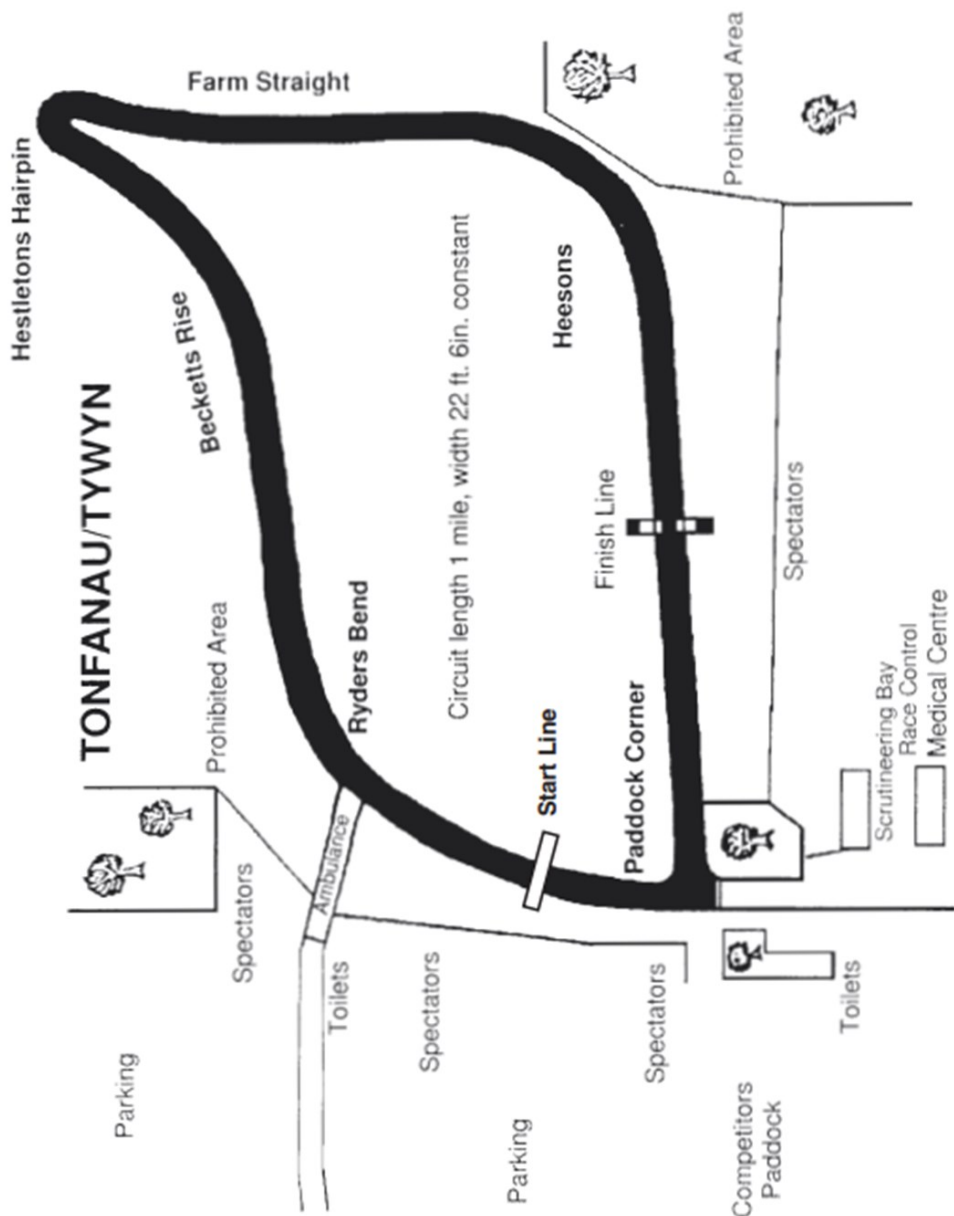

# TONFANAU

ROAD RACES

Race Programme: £3

Easter Sunday, 9<sup>th</sup> April 2023

Visit us at [www.tonfanauroadracing.co.uk](http://www.tonfanauroadracing.co.uk)

**WARNING**  
**MOTOR SPORT CAN BE DANGEROUS**