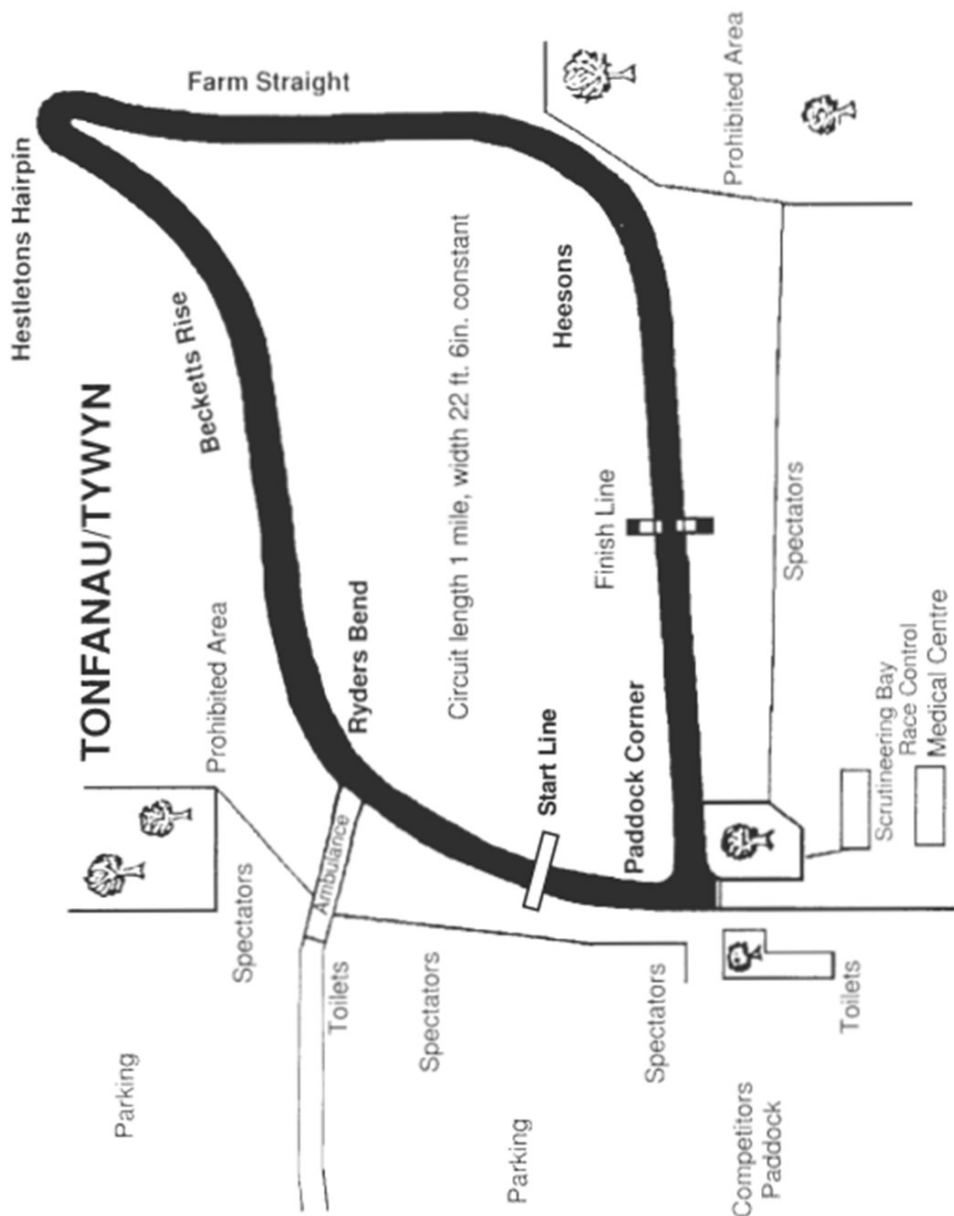

# TONFANAU

ROAD RACES

Race Programme: £3

Sunday 28th May 2023

Visit us at [www.tonfanauroadracing.co.uk](http://www.tonfanauroadracing.co.uk)

**WARNING**  
**MOTOR SPORT CAN BE DANGEROUS**

Despite the organisers taking all reasonable precautions, unavoidable accidents can happen. Please comply with all instructions of marshals and notices and remain in permitted areas only.