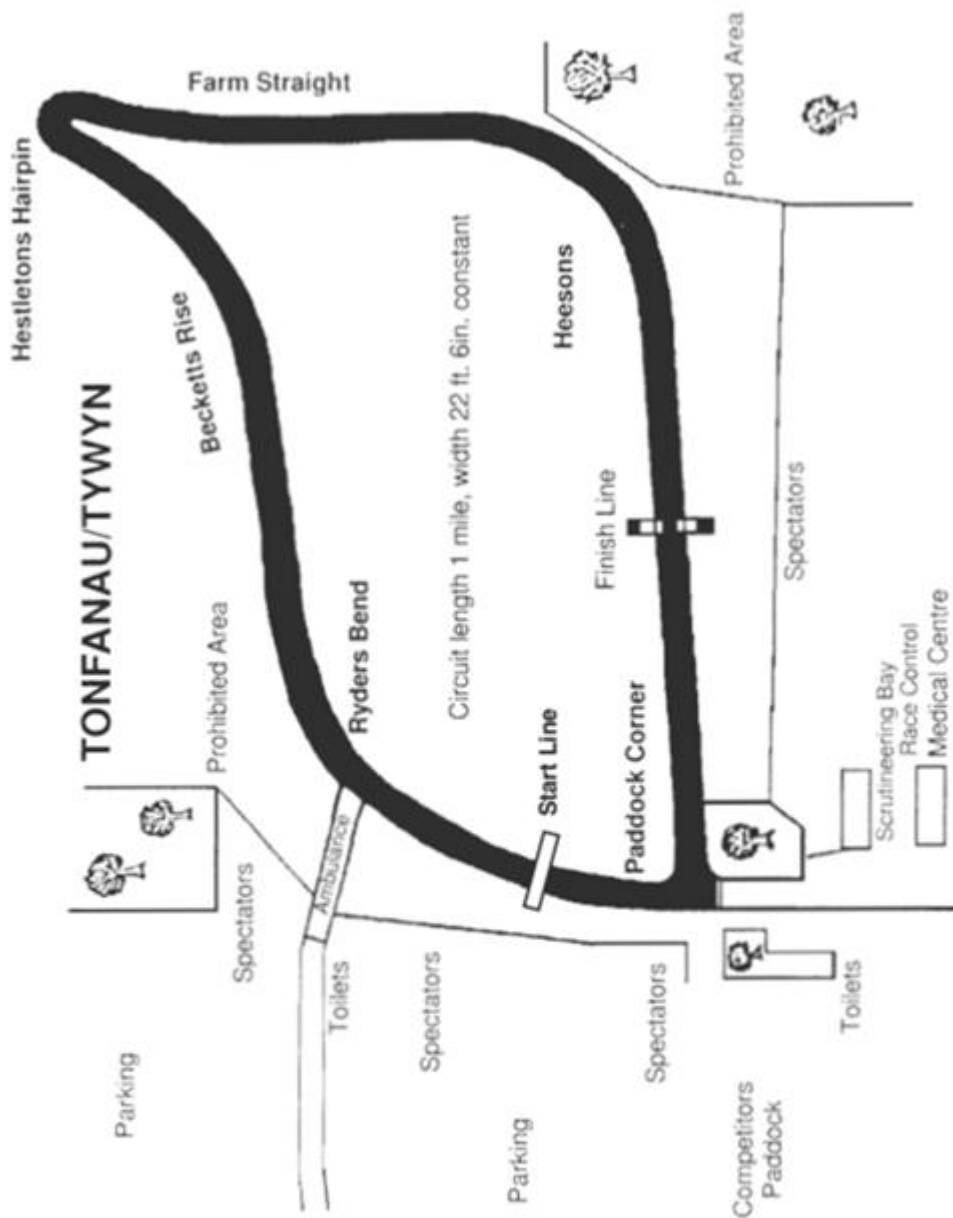

WARNING

MOTOR SPORT CAN BE DANGEROUS

Despite the organisers taking all reasonable precautions, unavoidable accidents can happen. Please comply with all instructions of marshals and notices and remain in permitted areas only.

THEY ARE CONCERNED WITH YOUR SAFETY