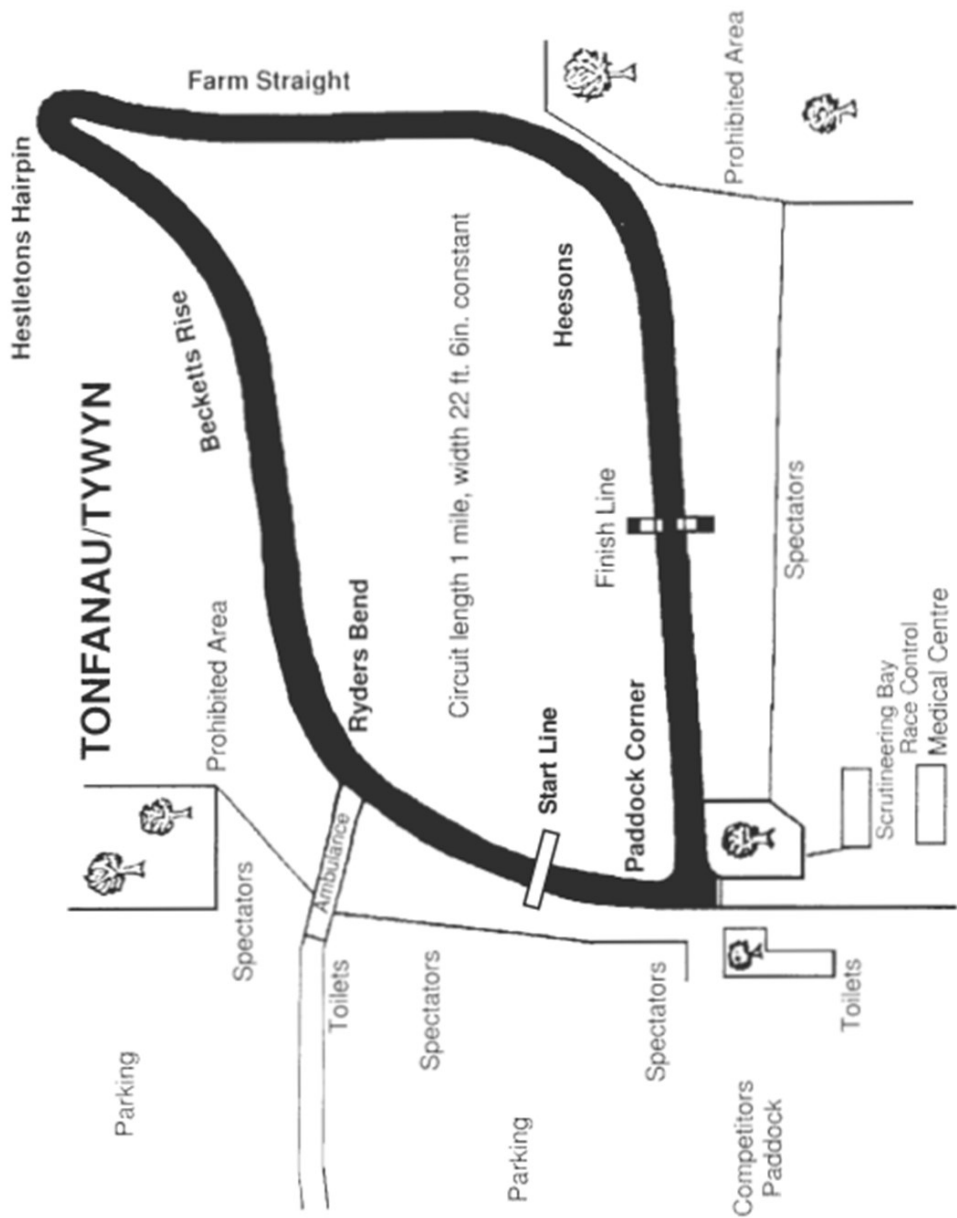

TONFANAU RACING
ASSOCIATION CLUB LTD
presents

TONFANAU

ROAD RACES

Race Programme: £3

Sunday 30th June 2024
Including our parade of Classic bikes

Visit us at www.tonfanauadracing.co.uk

WARNING
MOTOR SPORT CAN BE DANGEROUS